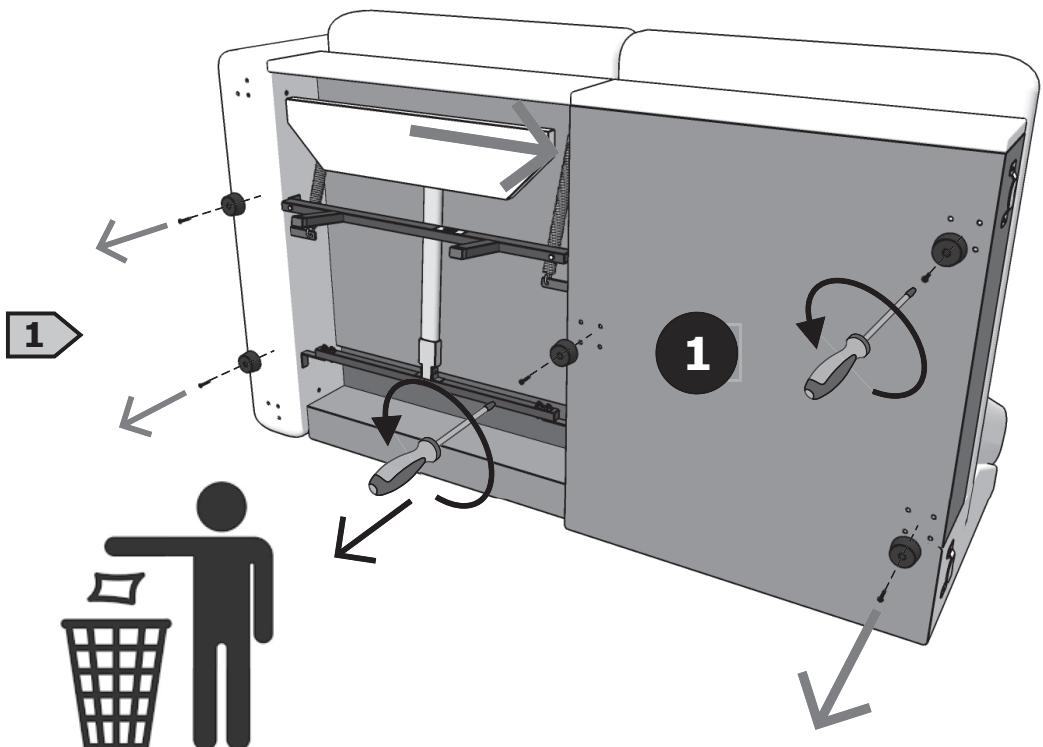

Modell: Bristol with recliner

ART №:23300024/01

	L	B	H	PCS	
1	1740	1030	860	x1	1/3
2	1800	1220	860	x1	2/3
3	1000	460	340	x1	3/3
4	620	280	100	x3	2/3
5	560	240	100	x3	2/3

A  h=160 x6	B  h=160 x1	C  h=160 x4	D  M8x55 x3	E  x3
F  M6x20 x42	G  M6x40 x2	H  x2	J  h=120 x2	K  x1
L  x6	M 	N  10mm 13mm		

! +/-2CM