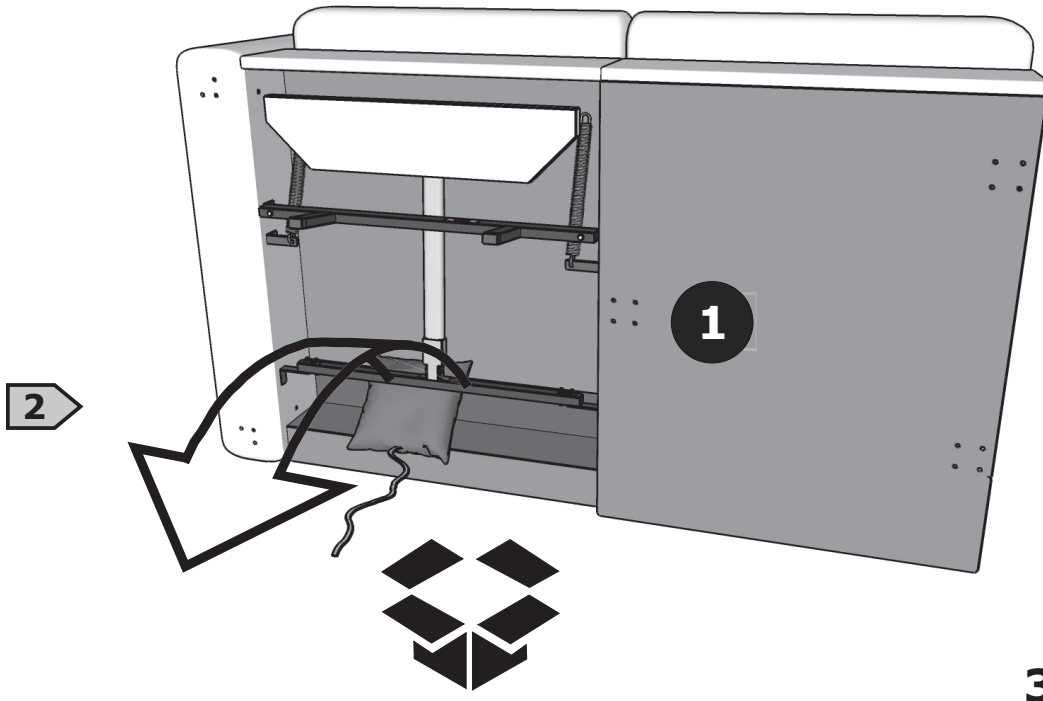

Modell: Bristol with recliner

ART №:23300024/01

	L	B	H	PCS	
1	1740	1030	860	x1	1/3
2	1800	1220	860	x1	2/3
3	1000	460	340	x1	3/3
4	620	280	100	x3	2/3
5	560	240	100	x3	2/3

A  h=160 x6	B  h=160 x1	C  h=160 x4	D  M8x55 x3	E  x3
F  M6x20 x42	G  M6x40 x2	H  x2	J  h=120 x2	K  x1
L  x6	M 	N  10mm 13mm		