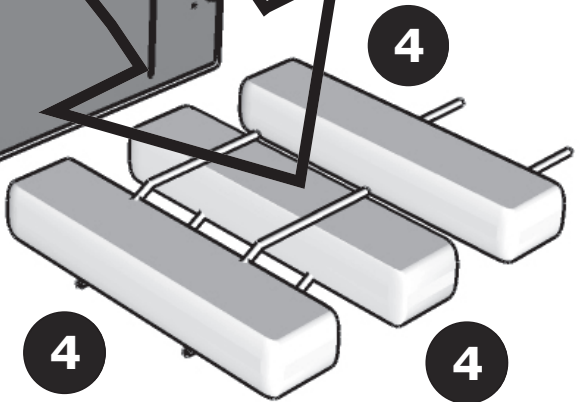

Modell: Bristol with recliner

ART №:23300024/01

	L	B	H	PCS	
1	1740	1030	860	x1	1/3
2	1800	1220	860	x1	2/3
3	1000	460	340	x1	3/3
4	620	280	100	x3	2/3
5	560	240	100	x3	2/3

A  h=160 x6	B  h=160 x1	C  h=160 x4	D  M8x55 x3	E  x3
F  M6x20 x42	G  M6x40 x2	H  x2	J  h=120 x2	K  x1
L  x6	M 	N  10mm 13mm		

3

4

4

5

6

7

2

+ - 16 mm ●