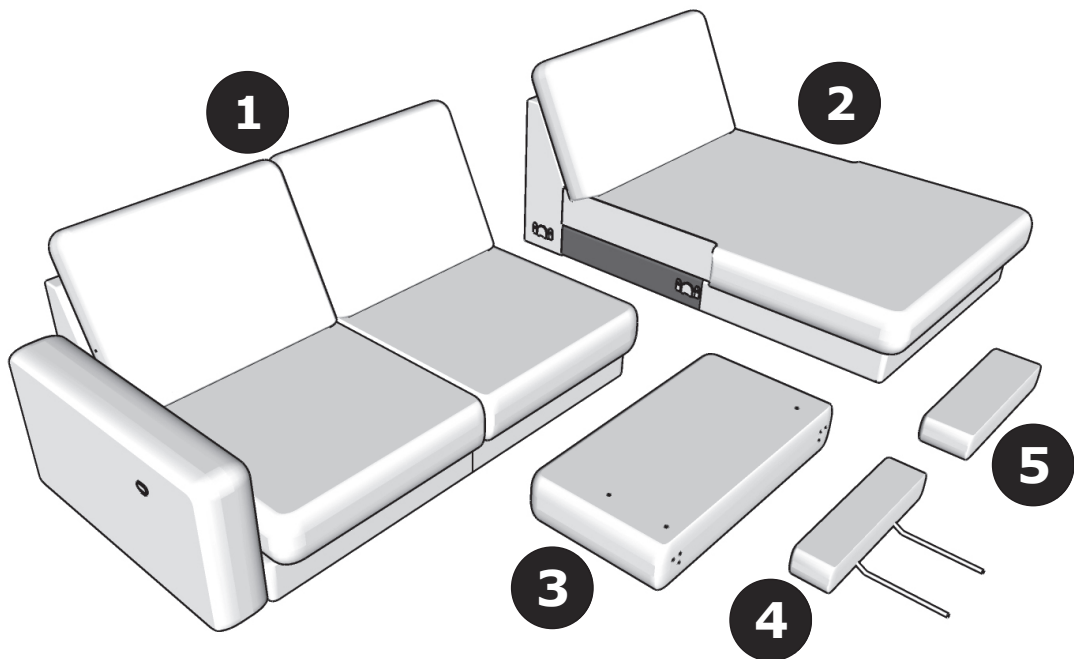

Modell: Bristol with recliner

ART №:23300024/01

	L	B	H	PCS	
1	1740	1030	860	x1	1/3
2	1800	1220	860	x1	2/3
3	1000	460	340	x1	3/3
4	620	280	100	x3	2/3
5	560	240	100	x3	2/3

A  h=160 x6	B  h=160 x1	C  h=160 x4	D  M8x55 x3	E  x3
F  M6x20 x42	G  M6x40 x2	H  x2	J  h=120 x2	K  x1
L  x6	M 	N  10mm 13mm		