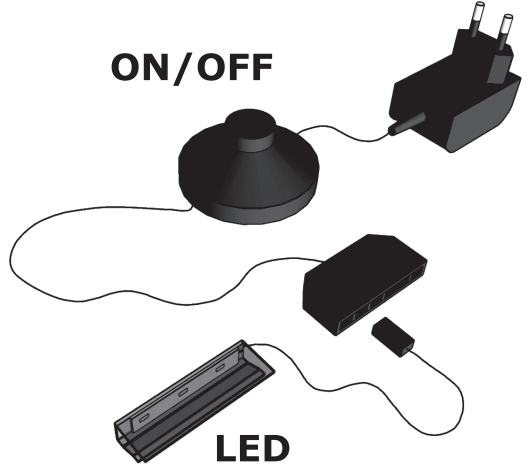

14

15

16

17

18

ON/OFF

220 V

LED

19

GLASS

220 V

ON/OFF

SCANIA SC-2112.02

LED