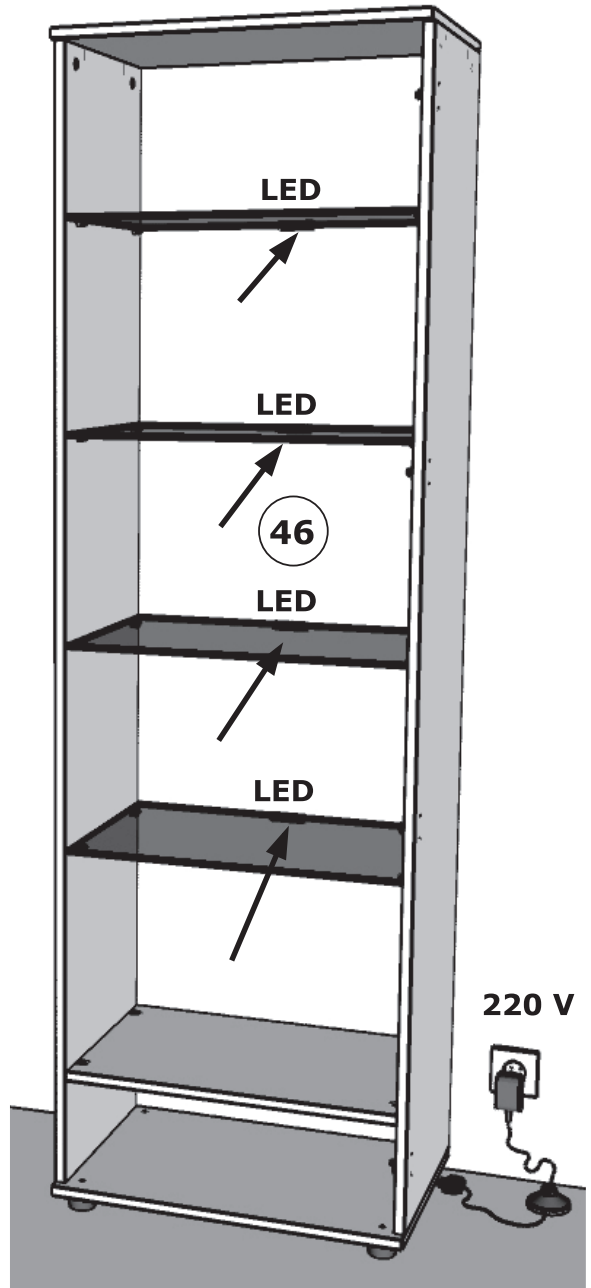

14

15

16

17

18

ON/OFF

220 V

LED

19

GLASS

220 V

ON/OFF

SCANIA SC-2112.02

LED