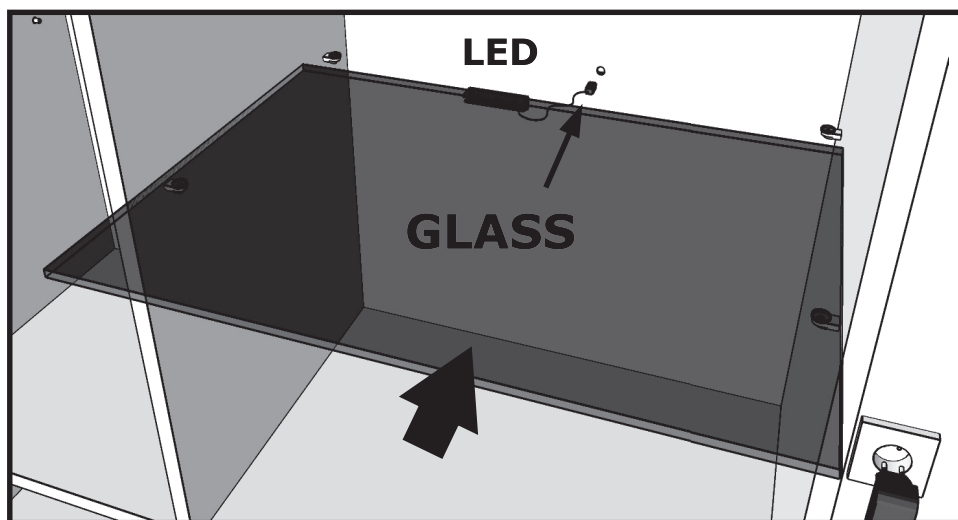

220 V

LED

118

GLASS

LED

LED

29

ON/OFF